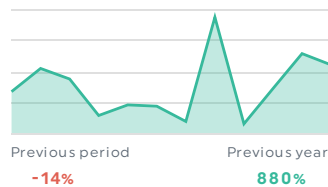

ROOT DOMAIN EXTERNAL LINKS

2,225