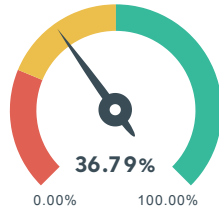

SEO & BACKLINKS REPORT

ORGANIC TRAFFIC

SESSIONS FROM ORGANIC

4,232

Previous period: -57%
Previous year: -24%

ORGANIC SESSIONS RATE

TOP CHANNELS BY SESSIONS

Channel