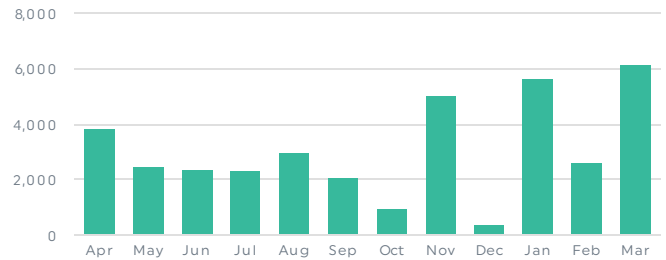

Clicks ▾

AVERAGE POSITION (SITE)

5.27

TOP PERFORMING PAGES

Landing Page

Landing Page	Impressions ▾	Clicks	Avg. Position
Donec bibendum ut vestibulum	126 -210	64 -11	9.14 +6.16
Placerat	122 -119	69 -112	69.00 +65.19
Amet	118 -31	54 -25	10.80 +7.45
In luctus aenean nunc tristique tempor venenatis	117 -88	69 -55	7.67 +4.35
Vestibulum aliquet ligula	116 -267	46 -89	3.83 -0.38
Amet scelerisque	116 -209	43 -78	8.60 +5.73
Sagittis	78 -245	34 -127	5.67 -0.15
Tempor sit	70 -365	36 -99	3.60 +0.70
Ipsium scelerisque massa ut consectetur	66 -298	27 +26	2.70 -0.67
Sed elit scelerisque bibendum eleifend	66 -42	41 -11	13.67 +7.67

REFERRALS & BACKLINKS

DOMAIN AUTHORITY

79

ROOT DOMAIN EXTERNAL LINKS

2,225

ROOT DOMAIN LINKING

TOP REFERRAL SOURCES

Campaign

Campaign	Sessions ▾	Conversions	Conversion Rate
Ipsium risus consectetur	115 +54	216 +33	53.24% +19.91%
Risus semper urna	103 -695	182 -1,440	56.59% +7.39%
Tellus placerat	101 +53	282 +148	35.82% -0.01%
Luctus augue	87 -873	168 -1,661	51.79% -0.70%
Non posuere luctus augue arcu	86 +40	164 +51	52.44% +11.73%
Tempor placerat	65 -62	139 -257	46.76% +14.69%
Sagittis curabitur	60 -36	97 -219	61.86% +31.48%