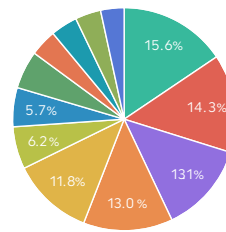

TOP DEVICES FROM ORGANIC