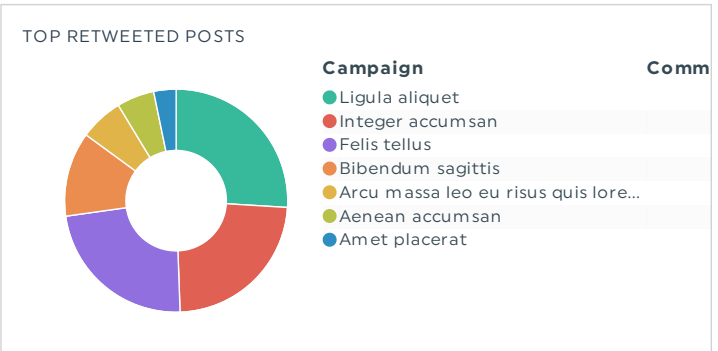

REPORT FOR MAR 1, 2023 - MAR 31, 2023

SOCIAL MEDIA REPORT

FACEBOOK INSIGHTS

FACEBOOK - PAID ADVERTISING

TWITTER

INSTAGRAM

PERFORMANCE BY POST

There is no data for this period

LINKEDIN

CLICKS

617

Previous period **-71%** Previous year **-63%**

SOCIAL INTERACTIONS

377

ENGAGEMENT RATE

0.97%

Previous period **-96%** Previous year **-76%**

IMPRESSIONS

1,248

Previous period **-73%** Previous year **-70%**

CLICKS

228

YOUTUBE

SUBSCRIBERS