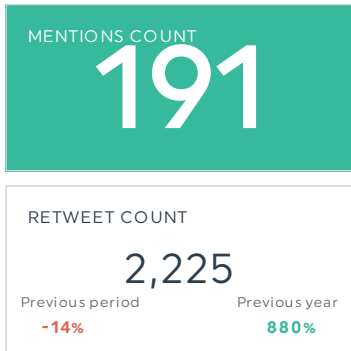

REPORT FOR MAR 1, 2023 - MAR 31, 2023

SOCIAL MEDIA REPORT

FACEBOOK INSIGHTS

FACEBOOK - PAID ADVERTISING

TWITTER

INSTAGRAM

PERFORMANCE BY POST

There is no data for this period

LINKEDIN

CLICKS

617

Previous period **-71%** Previous year **-63%**

SOCIAL INTERACTIONS

377

ENGAGEMENT RATE

0.97%

Previous period **-96%** Previous year **-76%**

IMPRESSIONS

1,248

Previous period **-73%** Previous year **-70%**

CLICKS

228

YOUTUBE

SUBSCRIBERS