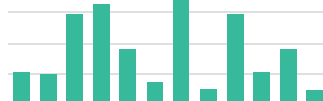

LINKEDIN

CLICKS

617

Previous period **-71%** Previous year **-63%**

SOCIAL INTERACTIONS

377

ENGAGEMENT RATE

0.97%

Previous period **-96%** Previous year **-76%**

IMPRESSIONS

1,248

Previous period **-73%** Previous year **-70%**

CLICKS

228

YOUTUBE

SUBSCRIBERS