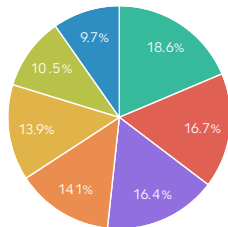

LINKEDIN

CLICKS

617

Previous period **-71%** Previous year **-63%**

SOCIAL INTERACTIONS

377

ENGAGEMENT RATE

0.97%

Previous period **-96%** Previous year **-76%**

IMPRESSIONS

1,248

Previous period **-73%** Previous year **-70%**

CLICKS

228

YOUTUBE

SUBSCRIBERS

617

Previous period **-71%** Previous year **-63%**

VIDEO VIEWS

Campaign

- Eleifend erat mattis
- Placerat adipiscing
- Non elit in
- Sagittis sit
- Proin bibendum felis dictum
- Amet augue sit
- Augue donec tempor