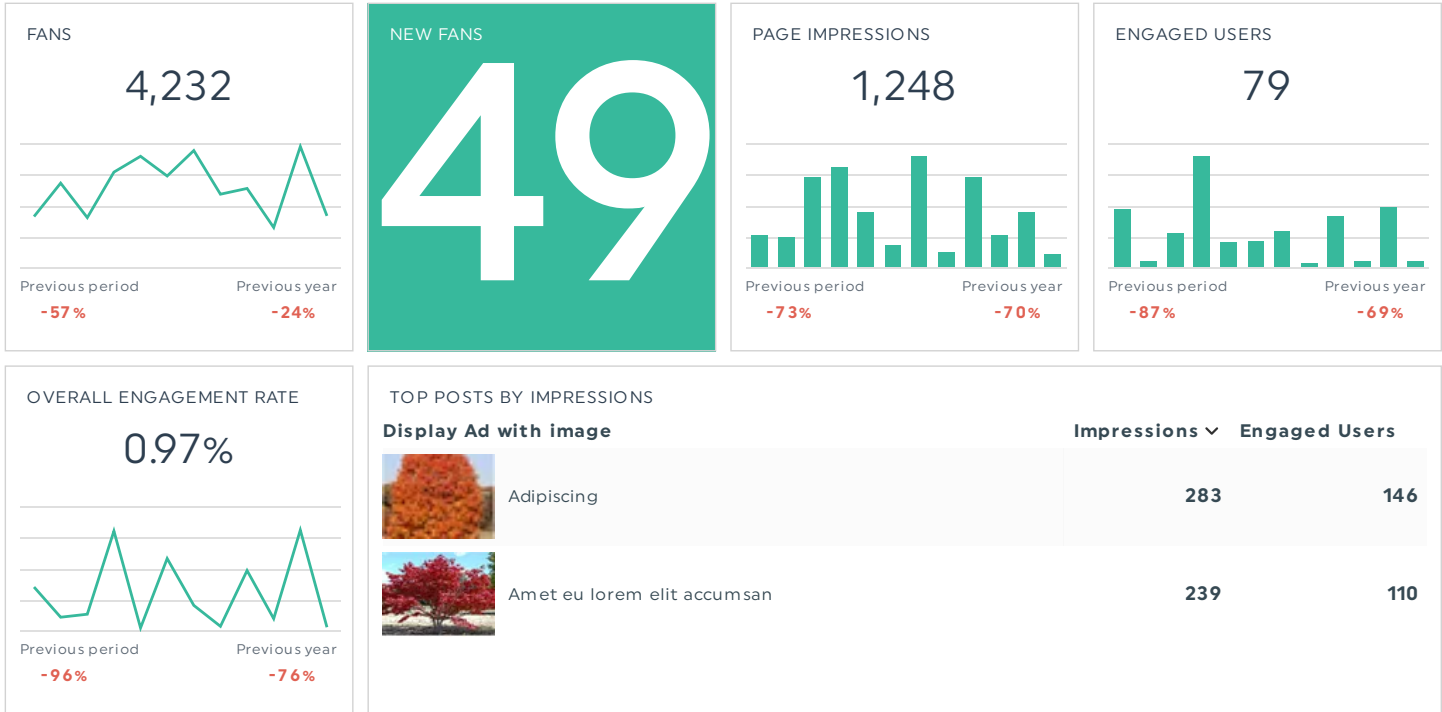

REPORT FOR MAR 1, 2023 - MAR 31, 2023

SOCIAL MEDIA REPORT

FACEBOOK INSIGHTS