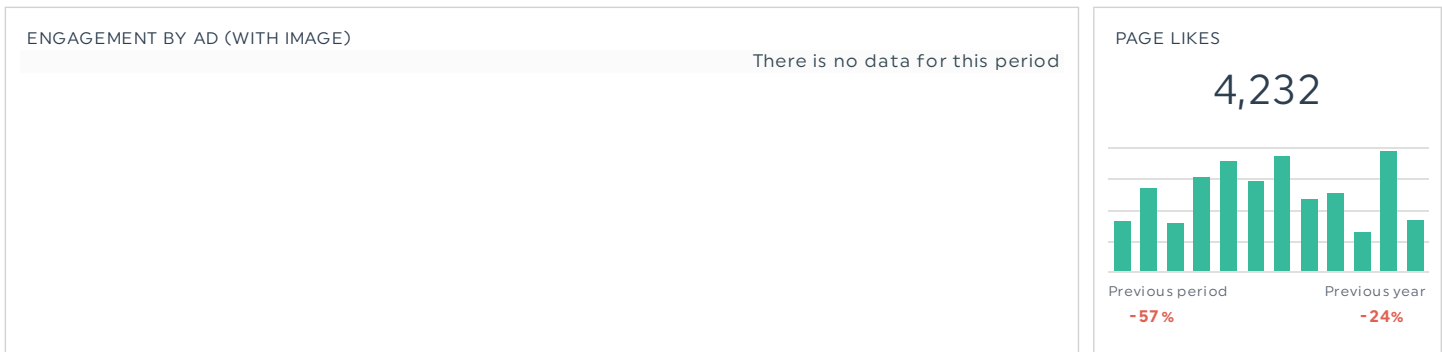

FACEBOOK - PAID ADVERTISING