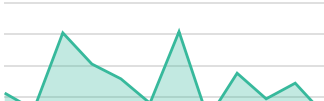

LINKEDIN

CLICKS

617

Previous period **-71%** Previous year **-63%**

SOCIAL INTERACTIONS

377

ENGAGEMENT RATE

0.97%

Previous period **-96%** Previous year **-76%**

IMPRESSIONS

1,248

Previous period **-73%** Previous year **-70%**

CLICKS

228

YOUTUBE

SUBSCRIBERS

617

Previous period **-71%** Previous year **-63%**

VIDEO VIEWS

Campaign

- Eleifend erat mattis
- Placerat adipiscing
- Non elit in
- Sagittis sit
- Proin bibendum felis dictum
- Amet augue sit
- Augue donec tempor